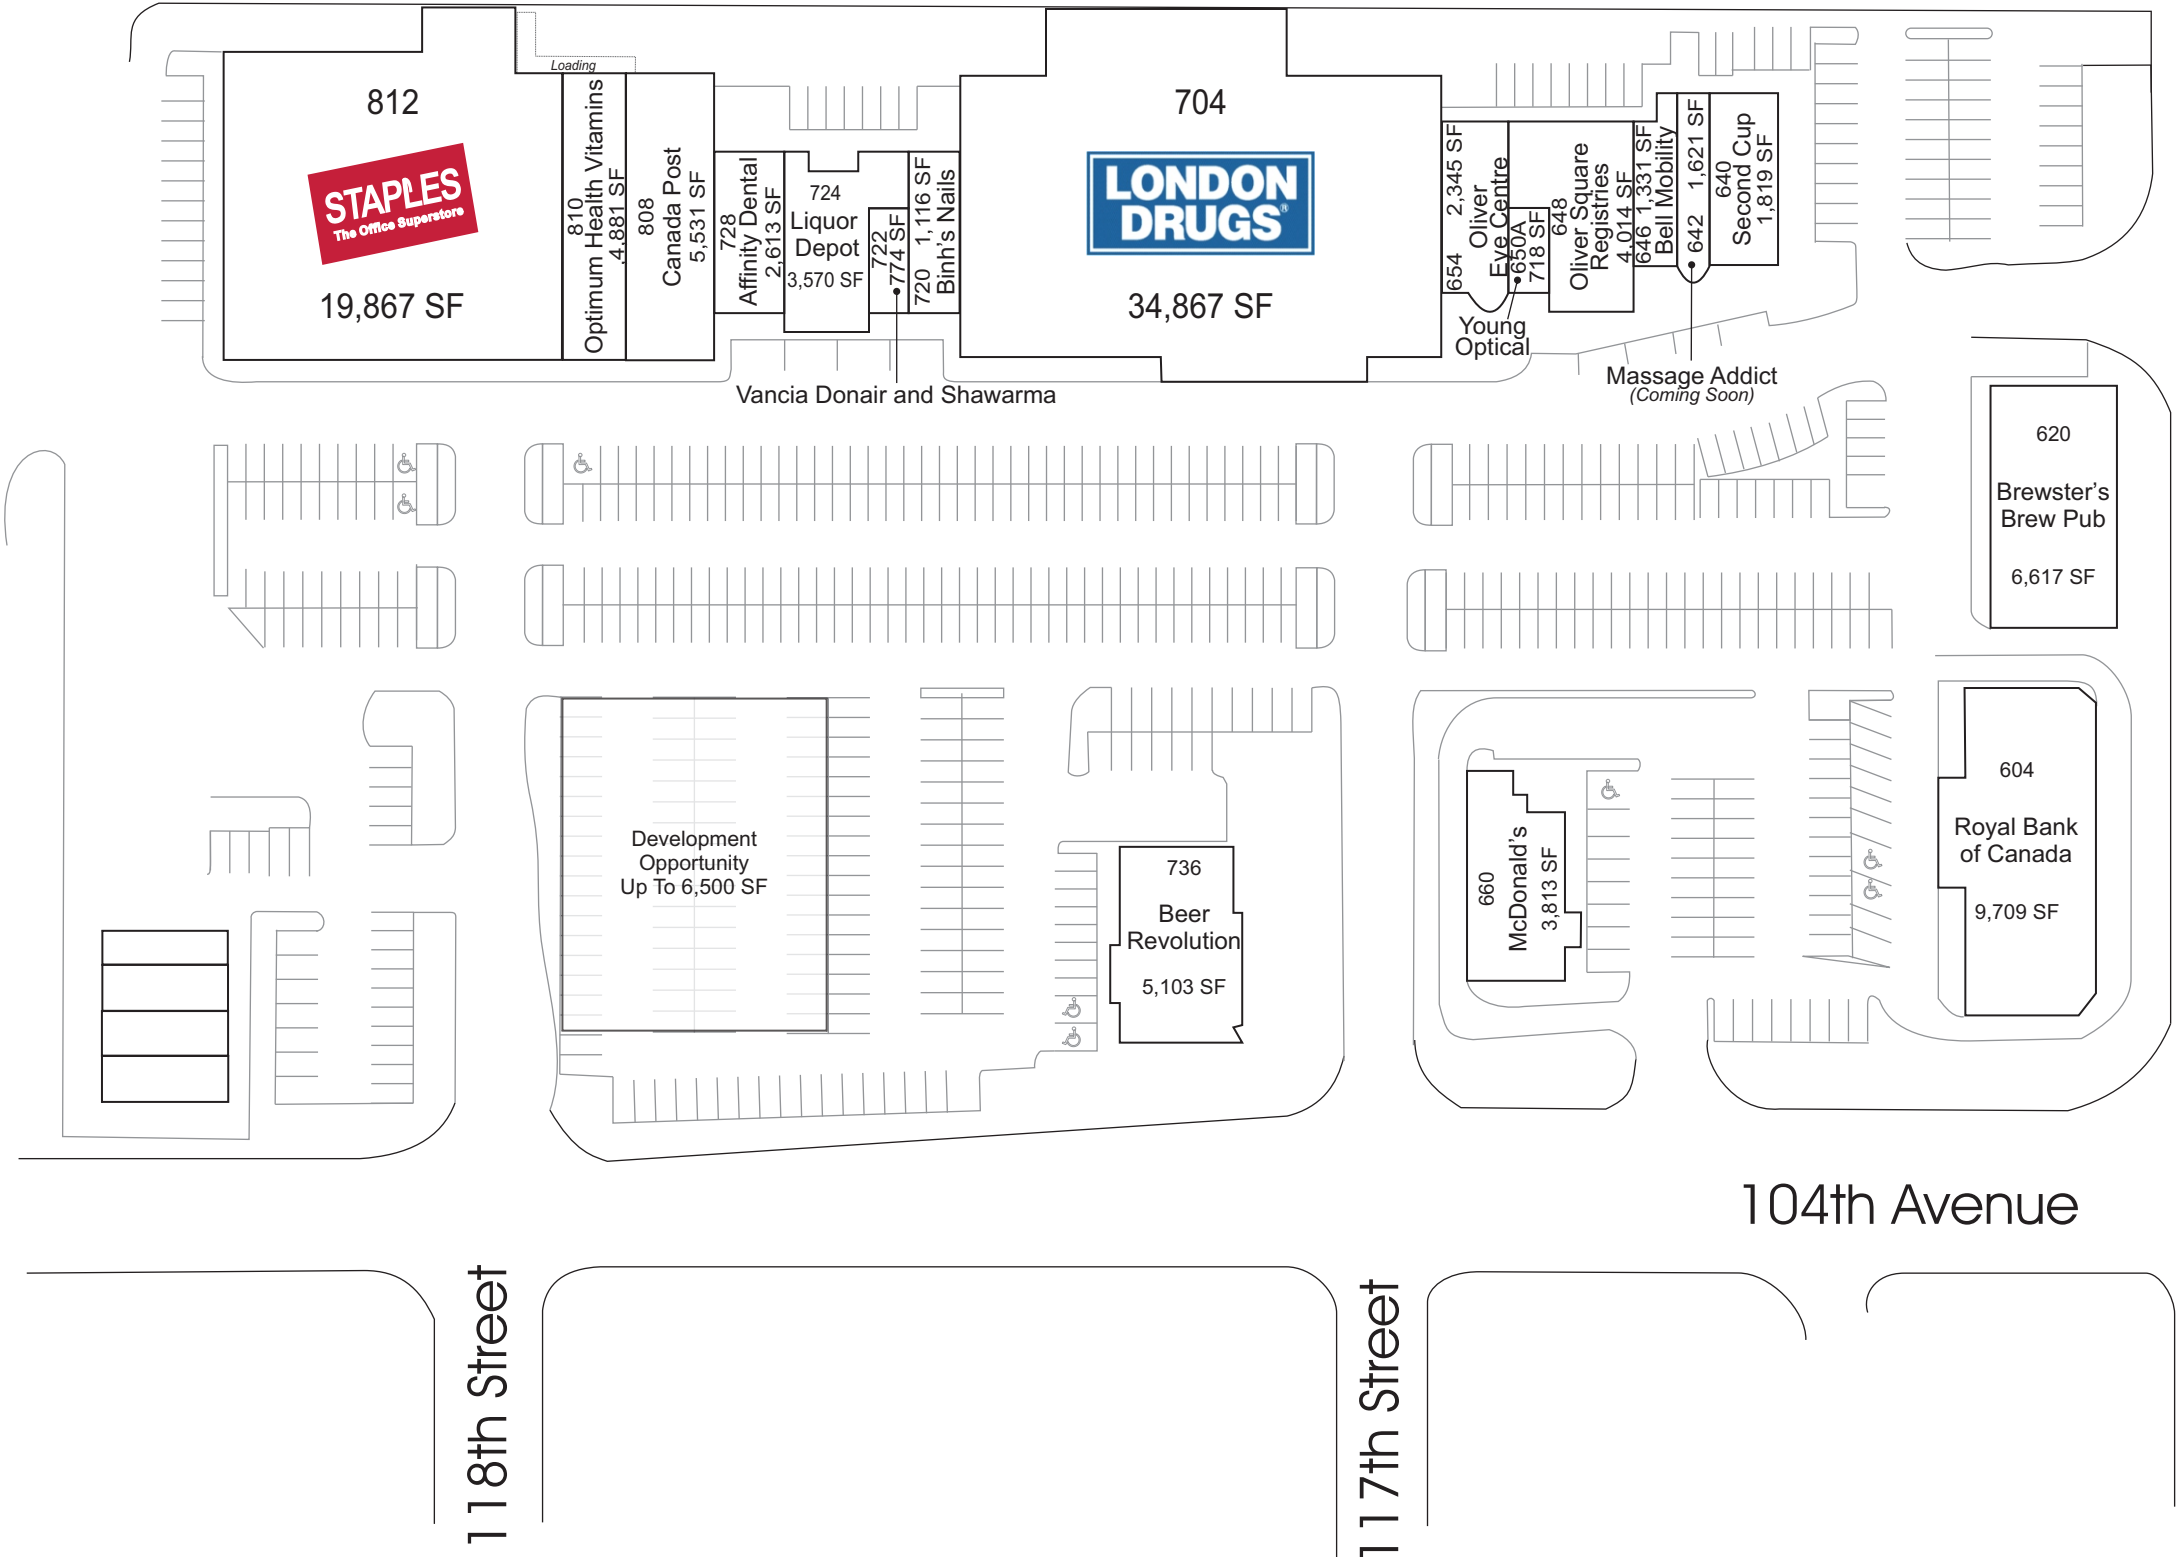

# Unity Square West

Edmonton, AB

This site plan is presented solely for the purpose of identifying the approximate location of the buildings as presently contemplated by the owner/landlord. Building dimensions, access and parking areas, existing tenant locations and identities are approximate and subject to change at the owner's discretion from time to time without notice. The information provided herein should be otherwise verified and is not intended to be relied upon in the form presented.